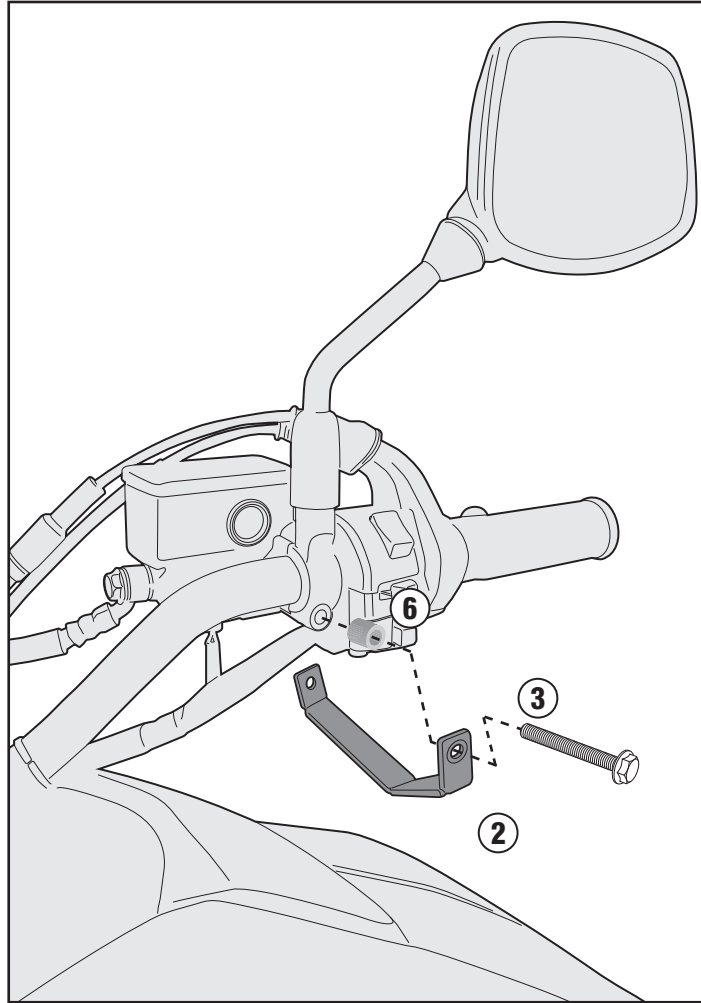

HP3105 - HP3105K

PARAMANI - HAND PROTECTOR - PROTECTION DES MAINS
HANDSCHUTZ - PROTECCIÓN DE MANO - PROTETOR DE MÃO

SUZUKI DL1000 V-STROM (2014)

ISTRUZIONI DI MONTAGGIO - MOUNTING INSTRUCTIONS
INSTRUCTIONS DE MONTAGE - BAUANLEITUNG
INSTRUCCIONES DE MONTAJE - INSTRUÇÕES DE MONTAGEM