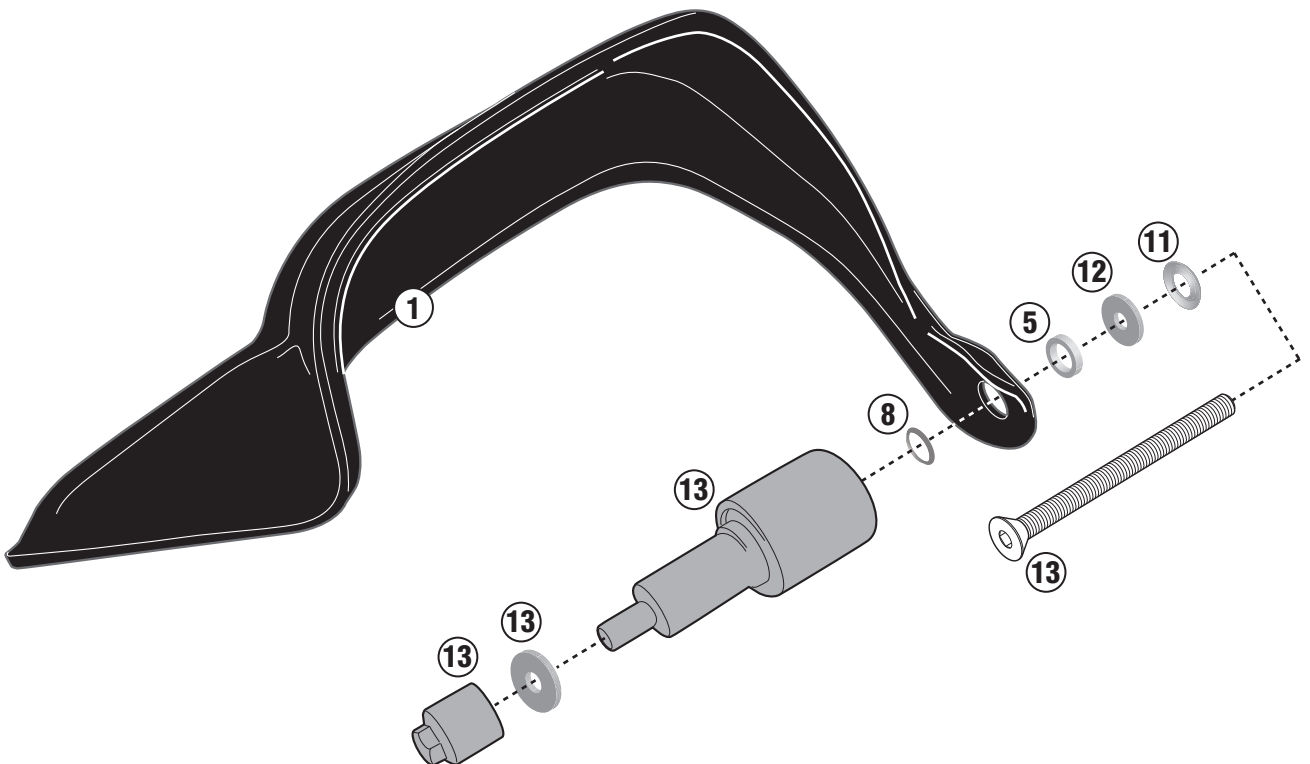

HP3105 - HP3105K

PARAMANI - HAND PROTECTOR - PROTECTION DES MAINS
HANDSCHUTZ - PROTECCIÓN DE MANO - PROTETOR DE MÃO

SUZUKI DL1000 V-STROM (2014)

ISTRUZIONI DI MONTAGGIO - MOUNTING INSTRUCTIONS
INSTRUCTIONS DE MONTAGE - BAUANLEITUNG
INSTRUCCIONES DE MONTAJE - INSTRUÇÕES DE MONTAGEM