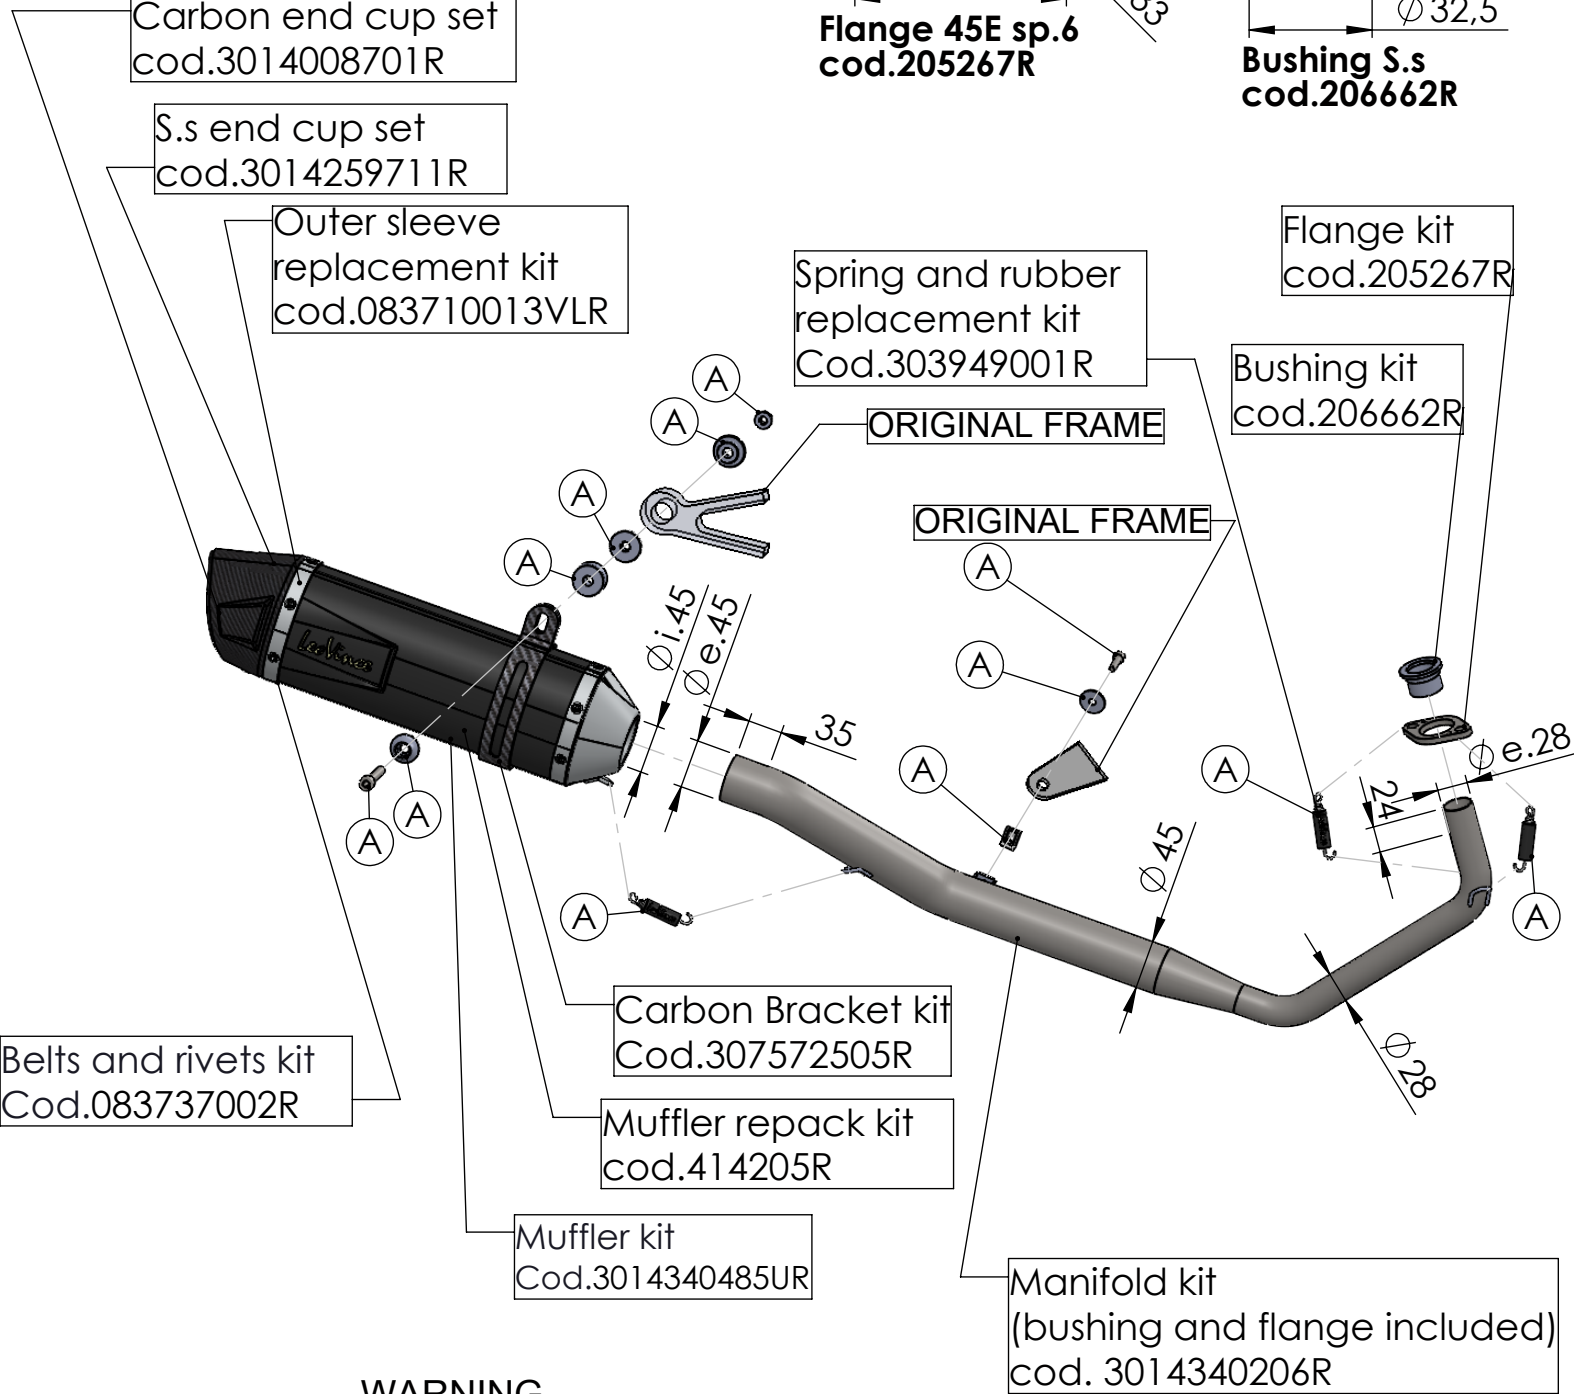

Db-Killer N.62
Cod.3014259802R

Flange 45E sp.6
cod.205267R

Bushing S.s
cod.206662R

Carbon end cup set
cod.3014008701R

S.s end cup set
cod.3014259711R

Outer sleeve
replacement kit
cod.083710013VLR

Spring and rubber
replacement kit
Cod.303949001R

Flange kit
cod.205267R

Bushing kit
cod.206662R

ORIGINAL FRAME

ORIGINAL FRAME

Carbon Bracket kit
Cod.307572505R

Muffler repack kit
cod.414205R

Muffler kit
Cod.3014340485UR

Manifold kit
(bushing and flange included)
cod. 3014340206R

Belts and rivets kit
Cod.083737002R

WARNING

it is advisable to optimize the carburation by remapping the stock ECU or by adopting an additional ECU unit.

ART. 14340EBU - SPARE PARTS

YAMAHA MT-125 / YZF-R125

Ⓐ FITTING KIT cod.3014340601R