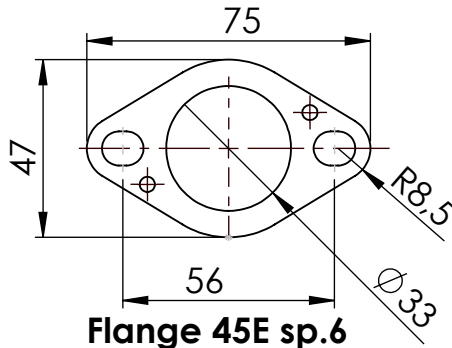

Db-Killer N.62
Cod.3014259802R

Flange 45E sp.6
cod.205267R

Bushing S.s
cod.206662R

Carbon end cup set
cod.3014008701R

S.s end cup set
cod.3014259711R

Outer sleeve
replacement kit
cod.083710013VLR

Spring and rubber
replacement kit
Cod.303949001R