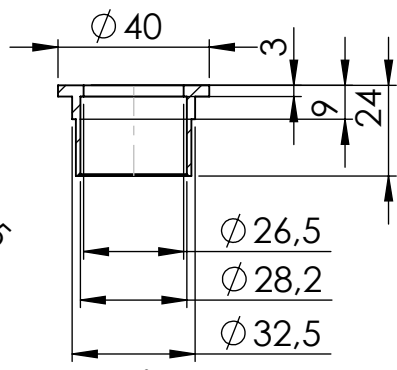

Db-Killer N.62
Cod.3014259802R

Flange 45E sp.6
cod.205267R

Bushing S.s
cod.206662R

Carbon end cup set
cod.3014008701R

S.s end cup set
cod.3014259711R

Outer sleeve
replacement kit
cod.083710013VLR

Spring and rubber
replacement kit
Cod.303949001R