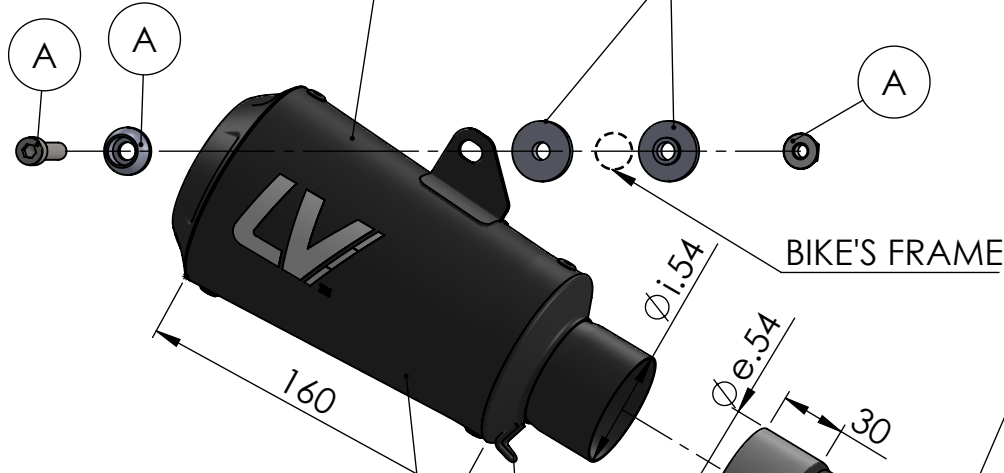

Muffler kit
Cod.3015239410UR

ORIGINAL SPACER

DO NOT USE ORIGINAL
GRAPHITE BUSHING

Link Pipe N°1394
cod. 3015249222R

Muffler repack kit
cod.414204R

Spring and rubber
replacement kit
Cod.303949001R

Strap in S.s. $\phi 49$
Cod.300049540R

ART. 15249FBU - SPARE PARTS

KTM DUKE 125 / DUKE 390

Ⓐ FITTING KIT cod.3015249602R