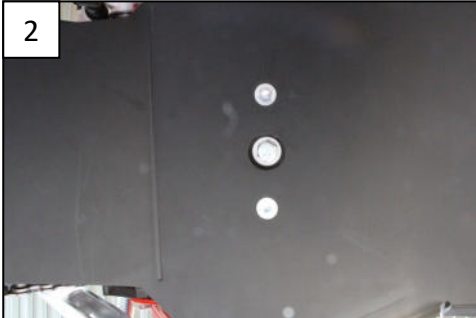

Fit the rear with the TH6x30mm
Fixer l'arrière avec une TH6x30mm