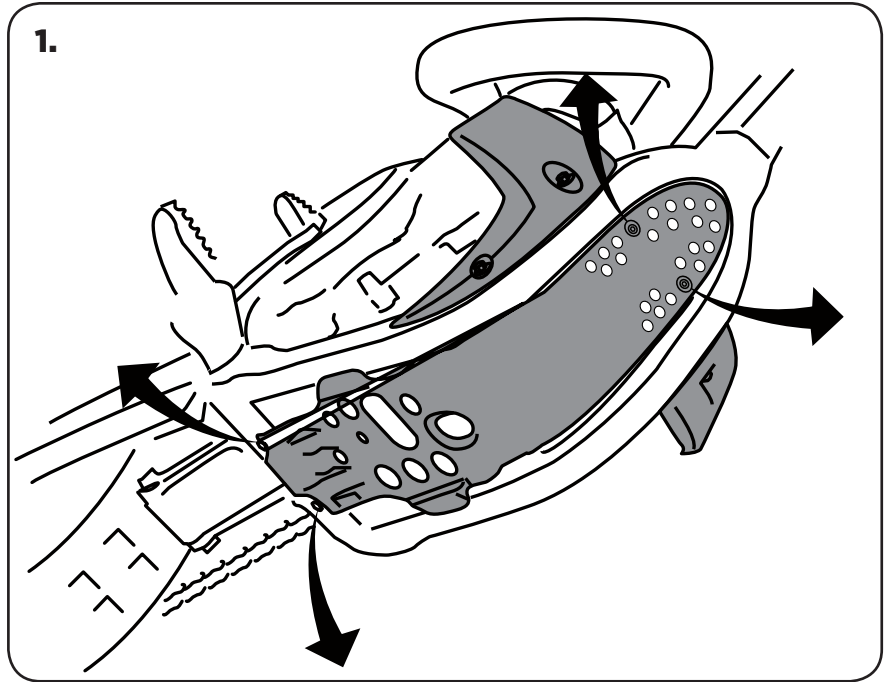

## WARNING!

Use at your own risk. Check the security of your device before you ride. Be sure that you follow the instructions installing the Acerbis products. Do not ride if there is missing or damaged hardware. If this is the case, take the item immediately back to your dealer. Make sure the throttle and other controls are free every time you ride. Lack of attention to instruction and warning could lead to interference with the controls, loss of control, and an accidents. Acerbis recommends that installation must be done by a licensed mechanic and that only Acerbis original parts are used during fitting. Acerbis makes no guarantees or representations, express or implied, regarding the fitness of its products for any particular purpose. Acerbis makes no guarantees or representations, express or implied, regarding the extent to which its product protect individuals or property from injury or death or damage.