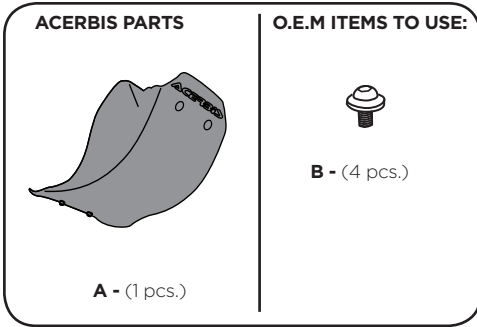

## WARNING!

Use at your own risk. Check the security of your device before you ride. Be sure that you follow the instructions installing the Acerbis products. Do not ride if there is missing or damaged hardware. If this is the case, take the item immediately back to your dealer. Make sure the throttle and other controls are free every time you ride. Lack of attention to instruction and warning could lead to interference with the controls, loss of control, and an accidents. Acerbis recommends that installation must be done by a licensed mechanic and that only Acerbis original parts are used during fitting. Acerbis makes no guarantees or representations, express or implied, regarding the fitness of its products for any particular purpose. Acerbis makes no guarantees or representations, express or implied, regarding the extent to which its product protect individuals or property from injury or death or damage.