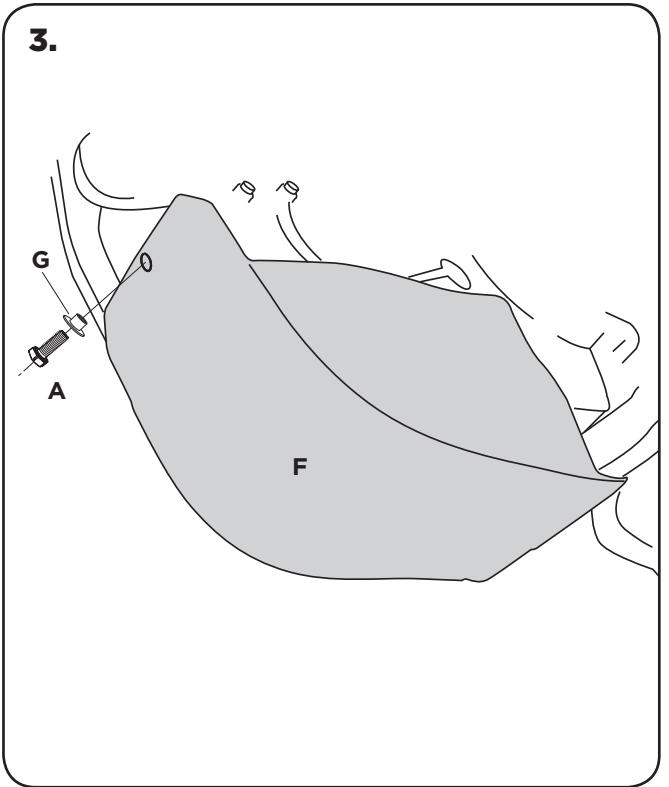

COD. 500002488 REV2

ACERBIS PARTS

WARNING!

Use at your own risk. Check the security of your device before you ride. Be sure that you follow the instructions installing the Acerbis products. Do not ride if there is missing or damaged hardware. If this is the case, take the item immediately back to your dealer. Make sure the throttle and other controls are free every time you ride. Lack of attention to instruction and warning could lead to interference with the controls, loss of control, and an accidents. Acerbis recommends that installation must be done by a licensed mechanic and that only Acerbis original parts are used during fitting. Acerbis makes no guarantees or representations, express or implied, regarding the fitness of its products for any particular purpose. Acerbis makes no guarantees or representations, express or implied, regarding the extent to which its product protect individuals or property from injury or death or damage.