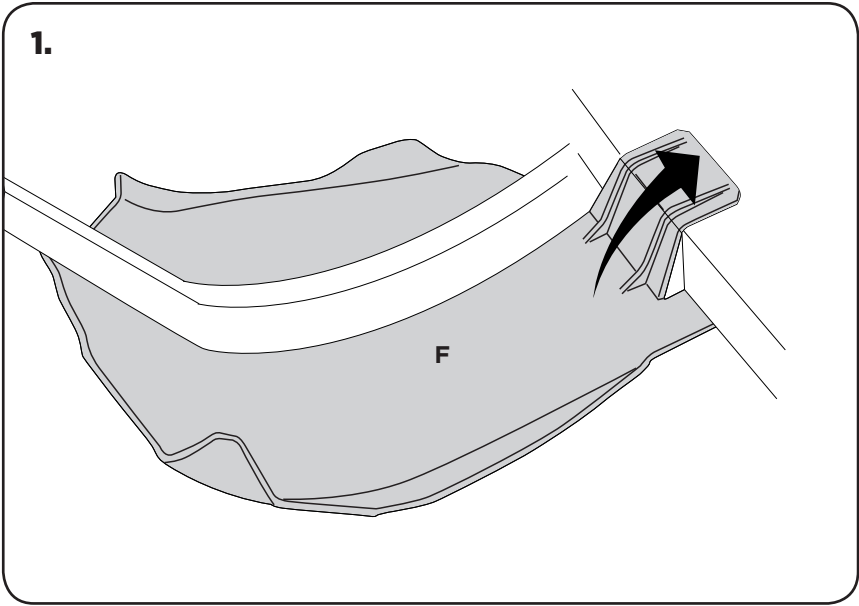

COD. 500002488 REV2

ACERBIS PARTS

WARNING!

Use at your own risk. Check the security of your device before you ride. Be sure that you follow the instructions installing the Acerbis products. Do not ride if there is missing or damaged hardware. If this is the case, take the item immediately back to your dealer. Make sure the throttle and other controls are free every time you ride. Lack of attention to instruction and warning could lead to interference with the controls, loss of control, and an accidents. Acerbis recommends that installation must be done by a licensed mechanic and that only Acerbis original parts are used during fitting. Acerbis makes no guarantees or representations, express or implied, regarding the fitness of its products for any particular purpose. Acerbis makes no guarantees or representations, express or implied, regarding the extent to which its product protect individuals or property from injury or death or damage.