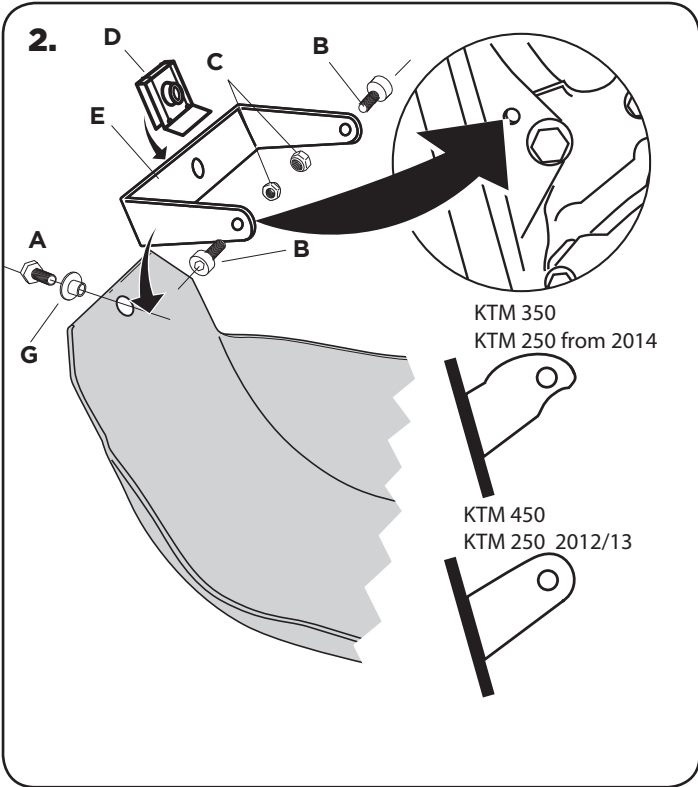

COD. 500002488 REV2

ACERBIS PARTS

WARNING!

Use at your own risk. Check the security of your device before you ride. Be sure that you follow the instructions installing the Acerbis products. Do not ride if there is missing or damaged hardware. If this is the case, take the item immediately back to your dealer. Make sure the throttle and other controls are free every time you ride. Lack of attention to instruction and warning could lead to interference with the controls, loss of control, and an accidents. Acerbis recommends that installation must be done by a licensed mechanic and that only Acerbis original parts are used during fitting. Acerbis makes no guarantees or representations, express or implied, regarding the fitness of its products for any particular purpose. Acerbis makes no guarantees or representations, express or implied, regarding the extent to which its product protect individuals or property from injury or death or damage.