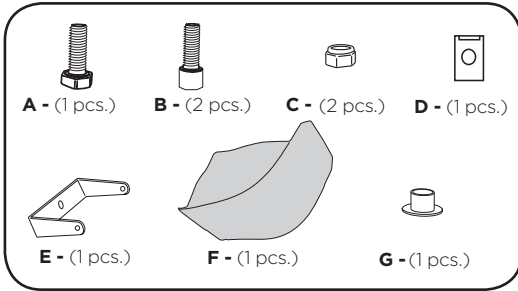

COD. 500002488 REV2

ACERBIS PARTS

WARNING!

Use at your own risk. Check the security of your device before you ride. Be sure that you follow the instructions installing the Acerbis products. Do not ride if there is missing or damaged hardware. If this is the case, take the item immediately back to your dealer. Make sure the throttle and other controls are free every time you ride. Lack of attention to instruction and warning could lead to interference with the controls, loss of control, and an accidents. Acerbis recommends that installation must be done by a licensed mechanic and that only Acerbis original parts are used during fitting. Acerbis makes no guarantees or representations, express or implied, regarding the fitness of its products for any particular purpose. Acerbis makes no guarantees or representations, express or implied, regarding the extent to which its product protect individuals or property from injury or death or damage.