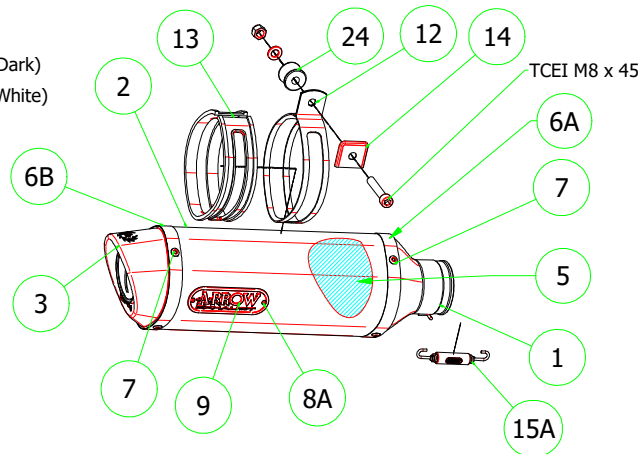

- 71817AO Homologated Alluminium
- 71817AON Homologated Alluminium (Dark)
- 71817AOB Homologated Alluminium (White)