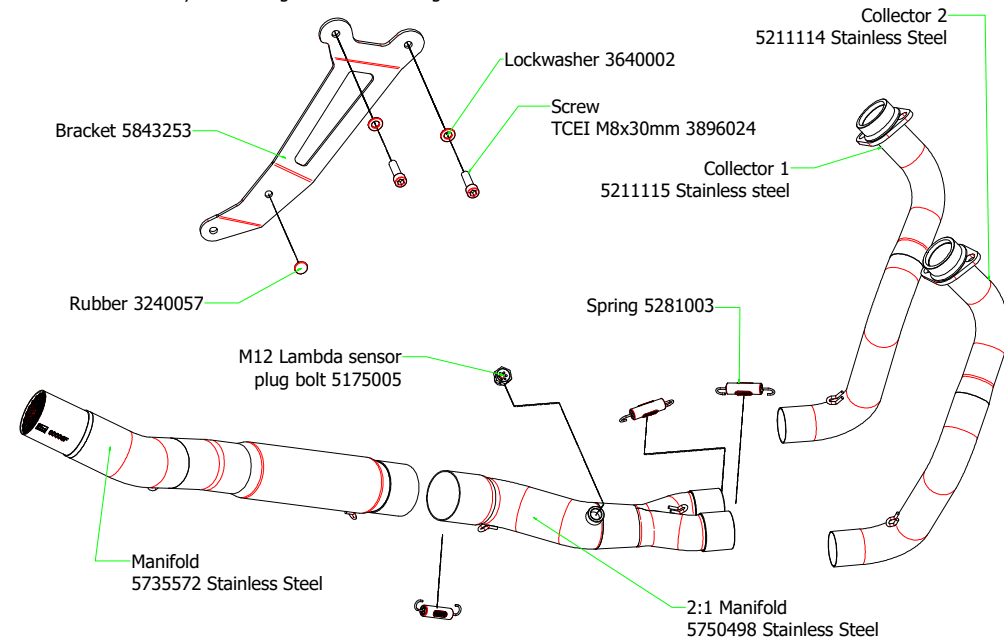

71605KZ Catalytic Homologated Collectors High Version