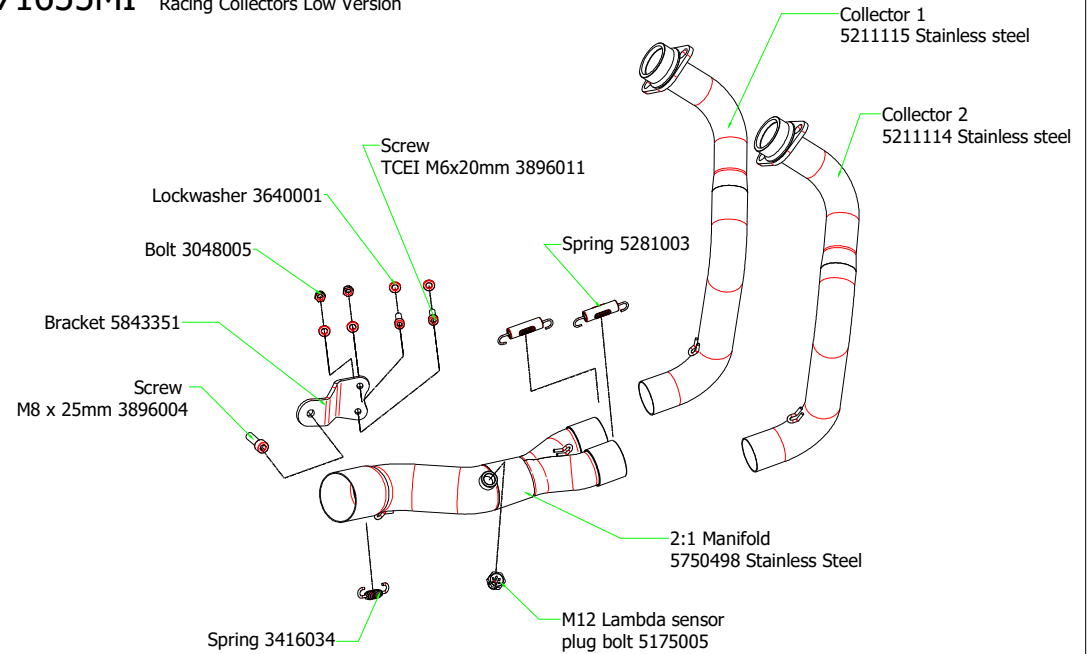

71655MI Racing Collectors Low Version