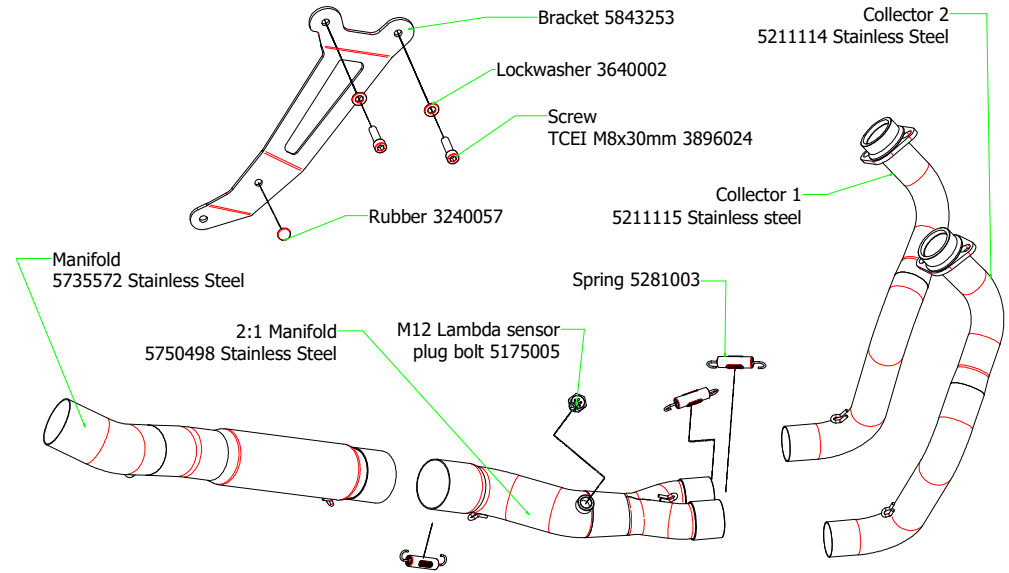

71605MI Racing Collectors High Version