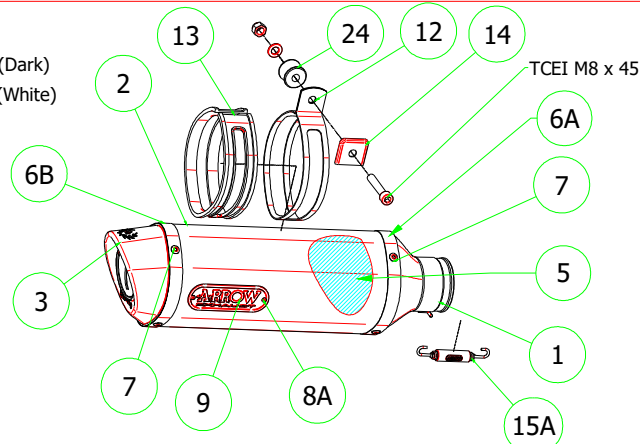

71817AO Homologated Alluminium
71817AON Homologated Alluminium (Dark)
71817AOB Homologated Alluminium (White)