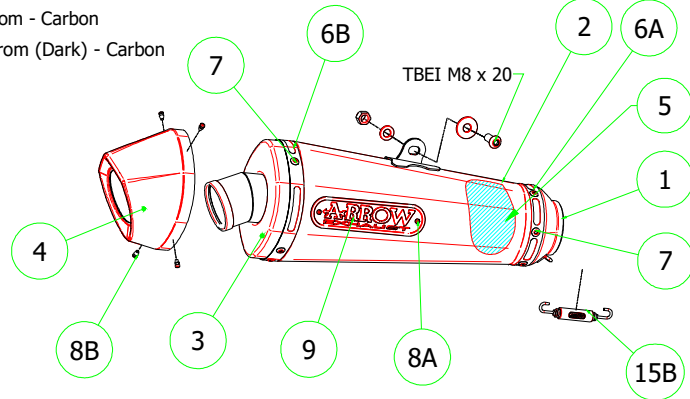

Yamaha MT-07 '14/18 - Tracer 700 '16/18

71817XKI Homologated Nichrom - Carbon
71817XKN Homologated Nichrom (Dark) - Carbon