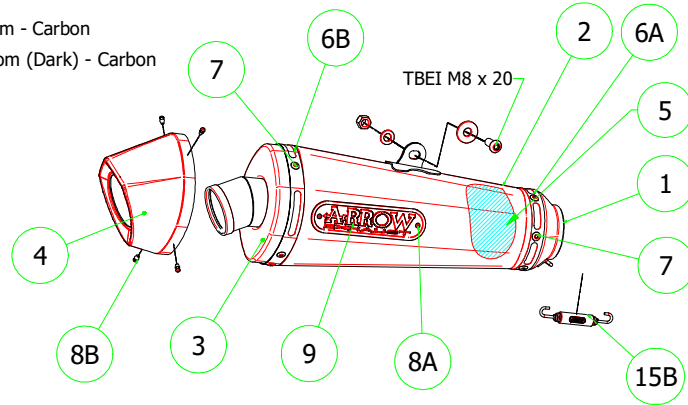

Yamaha MT-07 '14/19 - Tracer 700 '16/19

- 71817XKI Homologated Nichrom - Carbon
- 71817XKN Homologated Nichrom (Dark) - Carbon