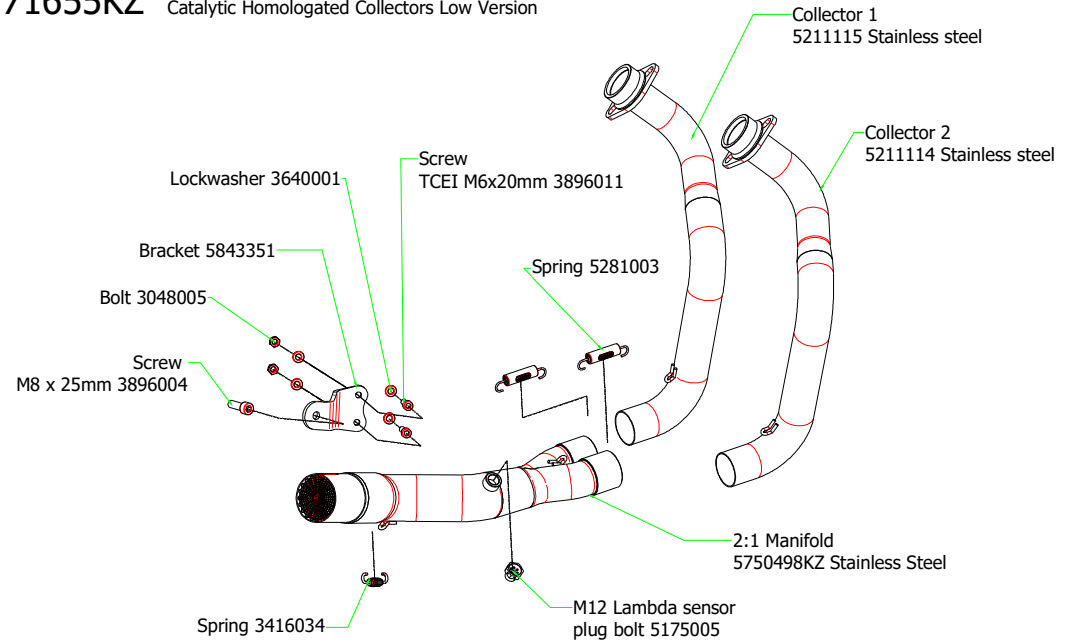

71655KZ Catalytic Homologated Collectors Low Version