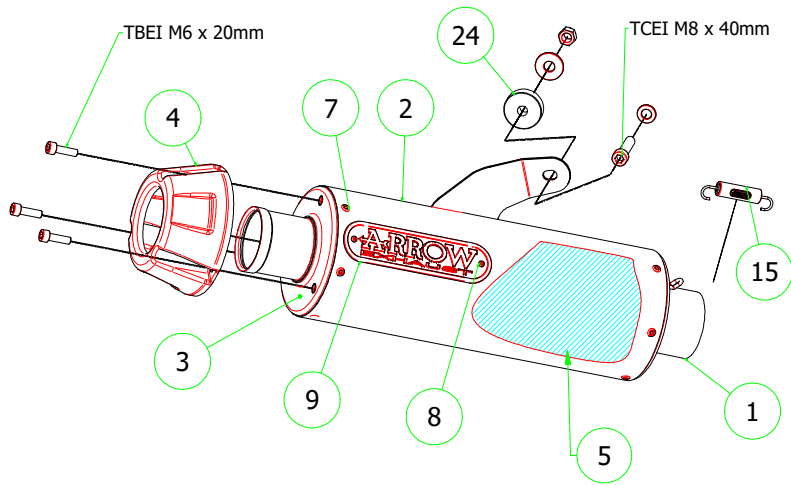

Yamaha MT-07 '14/18 - Tracer 700 '16/18

71843JR Homologated Titanium - Carbon
71843JRN Homologated Inox "DARK" - Carbon