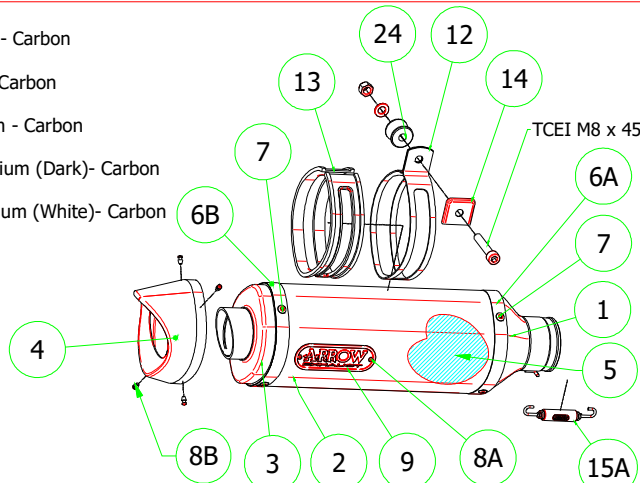

71817PK Homologated Titanium - Carbon
71817MK Homologated Carbon - Carbon
71817AK Homologated Alluminium - Carbon
71817AKN Homologated Alluminium (Dark)- Carbon
71817AKB Homologated Alluminium (White)- Carbon