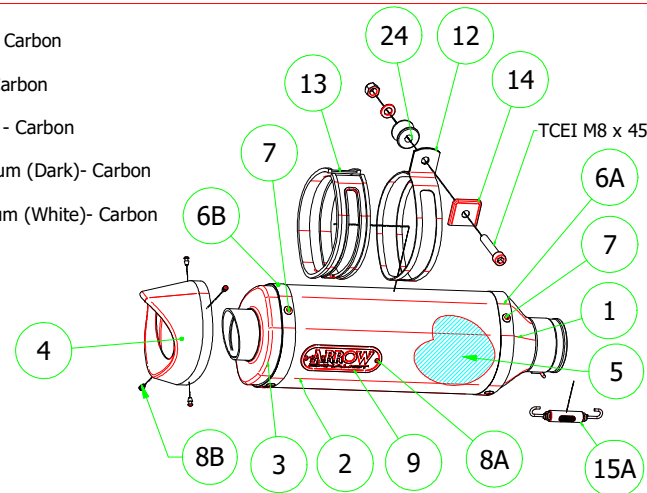

- 71817PK Homologated Titanium - Carbon
- 71817MK Homologated Carbon - Carbon
- 71817AK Homologated Alluminium - Carbon
- 71817AKN Homologated Alluminium (Dark)- Carbon
- 71817AKB Homologated Alluminium (White)- Carbon