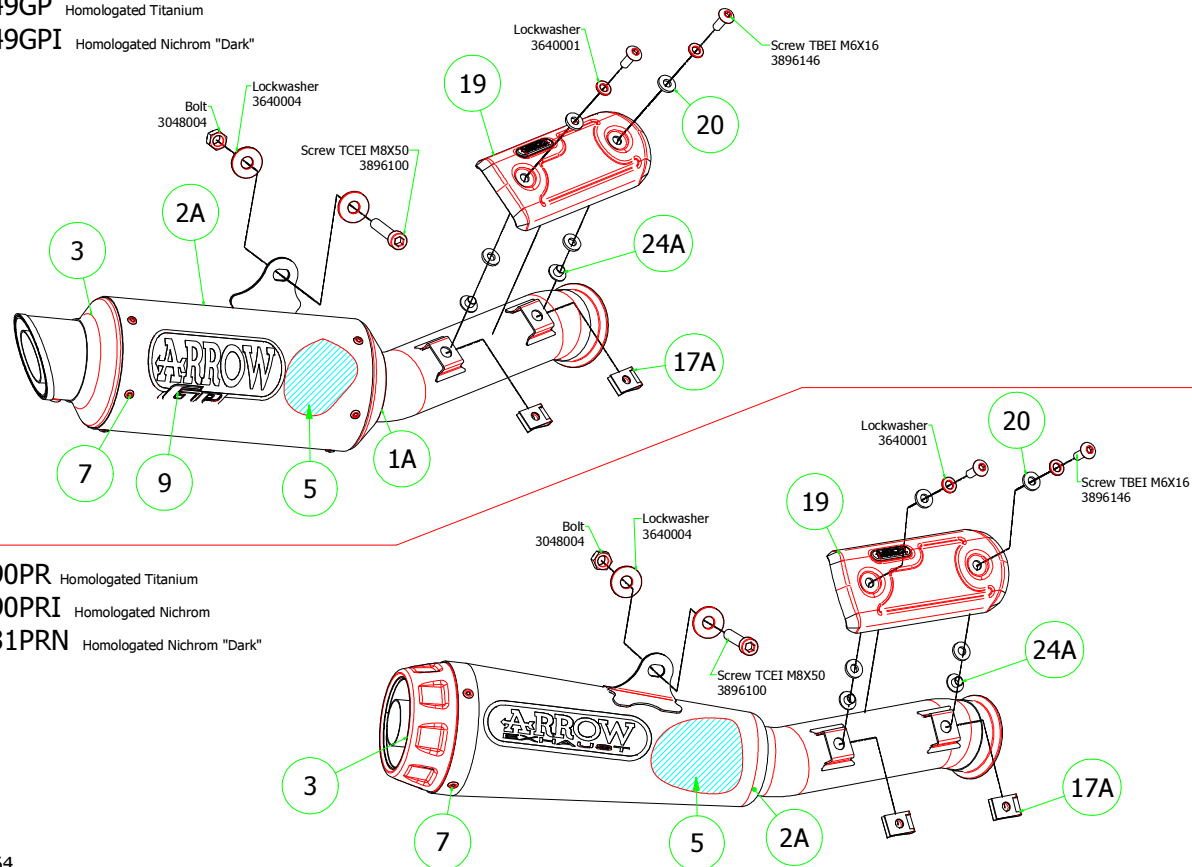

KTM Duke 790 '18/19

- 71890PK Homologated Titanium
- 71890AK Homologated Aluminium
- 71890AKN Homologated Aluminium "Dark"

- 71701MI Racing Mid Pipe

- 71549GP Homologated Titanium
- 71549GPI Homologated Nichrom "Dark"

- 71702MI Racing Collectors

- 71890PR Homologated Titanium
- 71890PRI Homologated Nichrom
- 71831PRN Homologated Nichrom "Dark"

KTM Duke 790 '18/19

71216PR Racing Titanium / Manifold Inox

PARTI DI RICAMBIO / SPARE PARTS