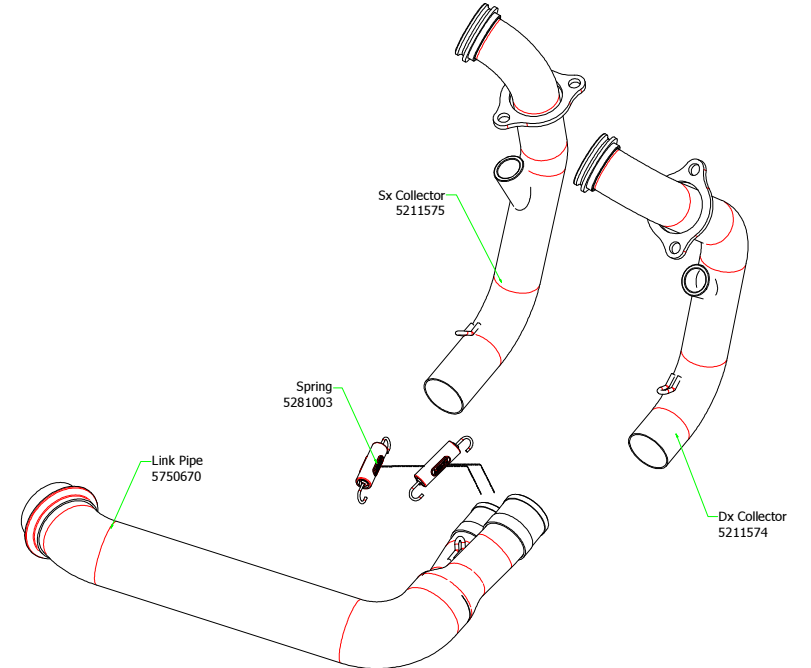

- 71890PR Homologated Titanium
- 71890PRI Homologated Nichrom
- 71831PRN Homologated Nichrom "Dark"