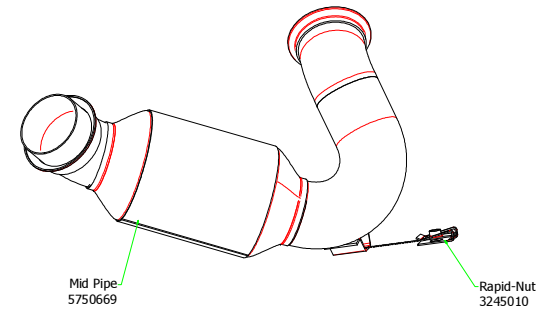

KTM Duke 790 '18/19

- 71890PK Homologated Titanium
- 71890AK Homologated Aluminium
- 71890AKN Homologated Aluminium "Dark"

- 71701MI Racing Mid Pipe

- 71549GP Homologated Titanium
- 71549GPI Homologated Nichrom "Dark"

- 71702MI Racing Collectors

- 71890PR Homologated Titanium
- 71890PRI Homologated Nichrom
- 71831PRN Homologated Nichrom "Dark"

KTM Duke 790 '18/19

71216PR Racing Titanium / Manifold Inox

PARTI DI RICAMBIO / SPARE PARTS