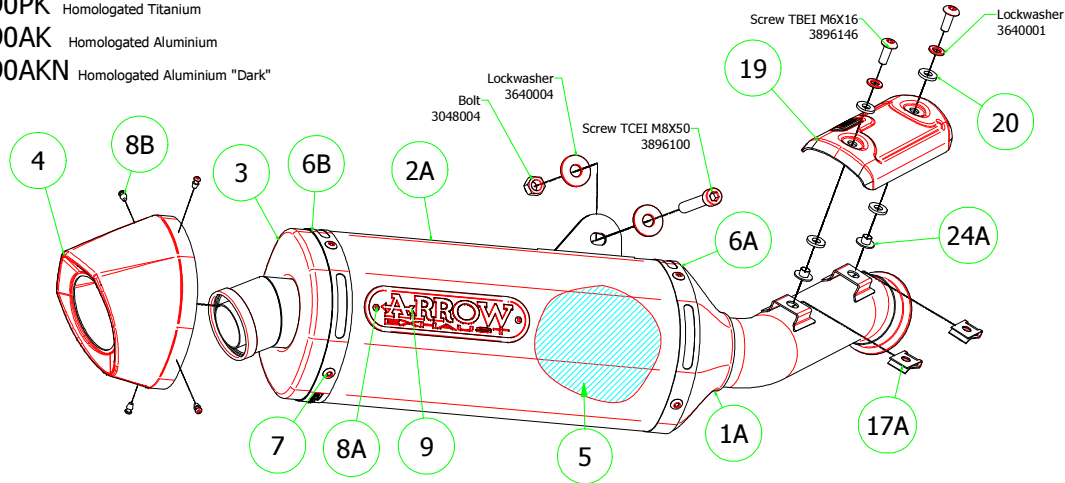

KTM Duke 790 '18/19

- 71890PK Homologated Titanium
- 71890AK Homologated Aluminium
- 71890AKN Homologated Aluminium "Dark"

- 71701MI Racing Mid Pipe