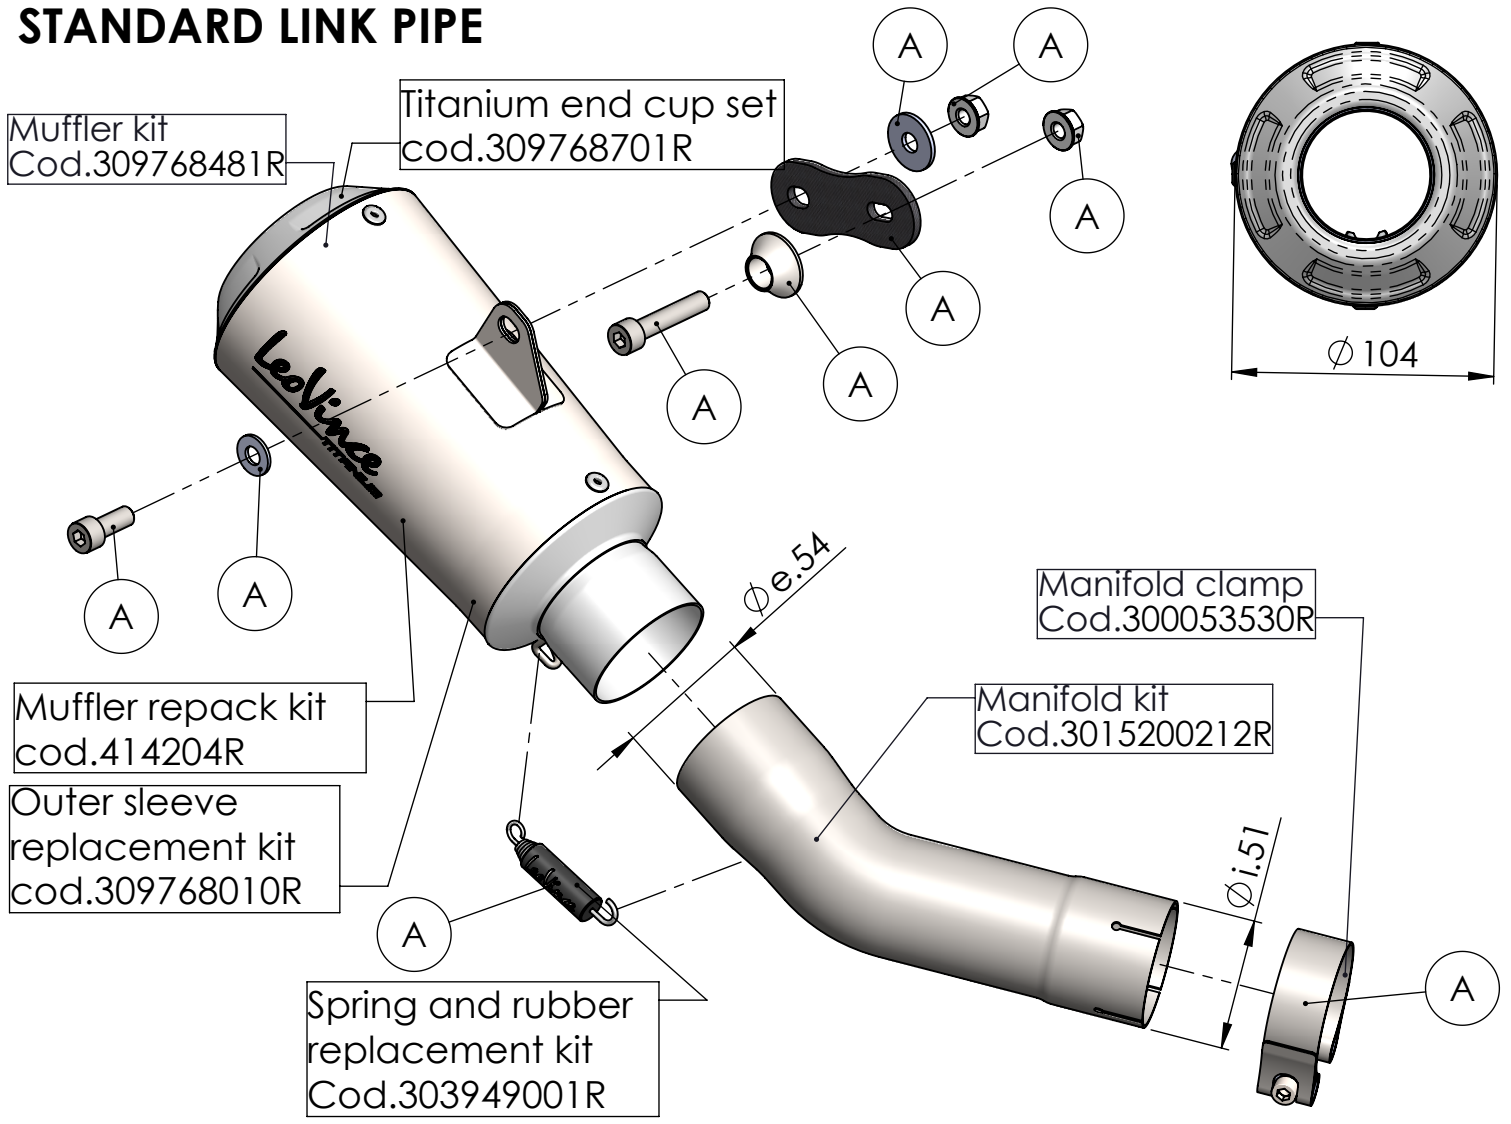

STANDARD LINK PIPE

HIGH MOUNT LINK PIPE

ART. 15200T SPARE PARTS

KAWASAKI ZX-10 R NINJA / RR NINJA

Ⓐ FITTING KIT cod. 3015200601R