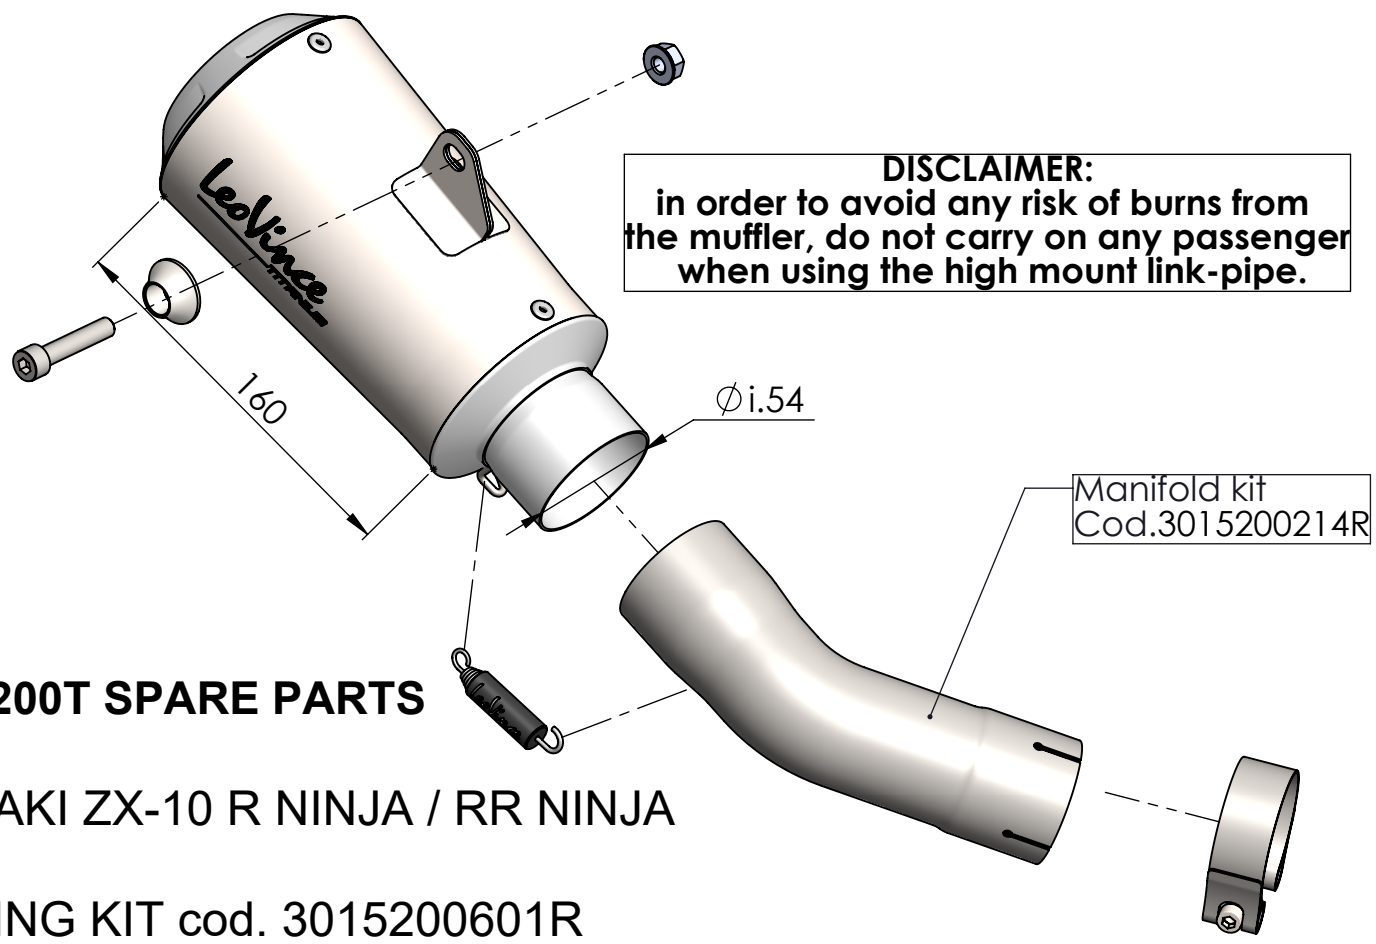

STANDARD LINK PIPE

HIGH MOUNT LINK PIPE

ART. 15200T SPARE PARTS

KAWASAKI ZX-10 R NINJA / RR NINJA

Ⓐ FITTING KIT cod. 3015200601R